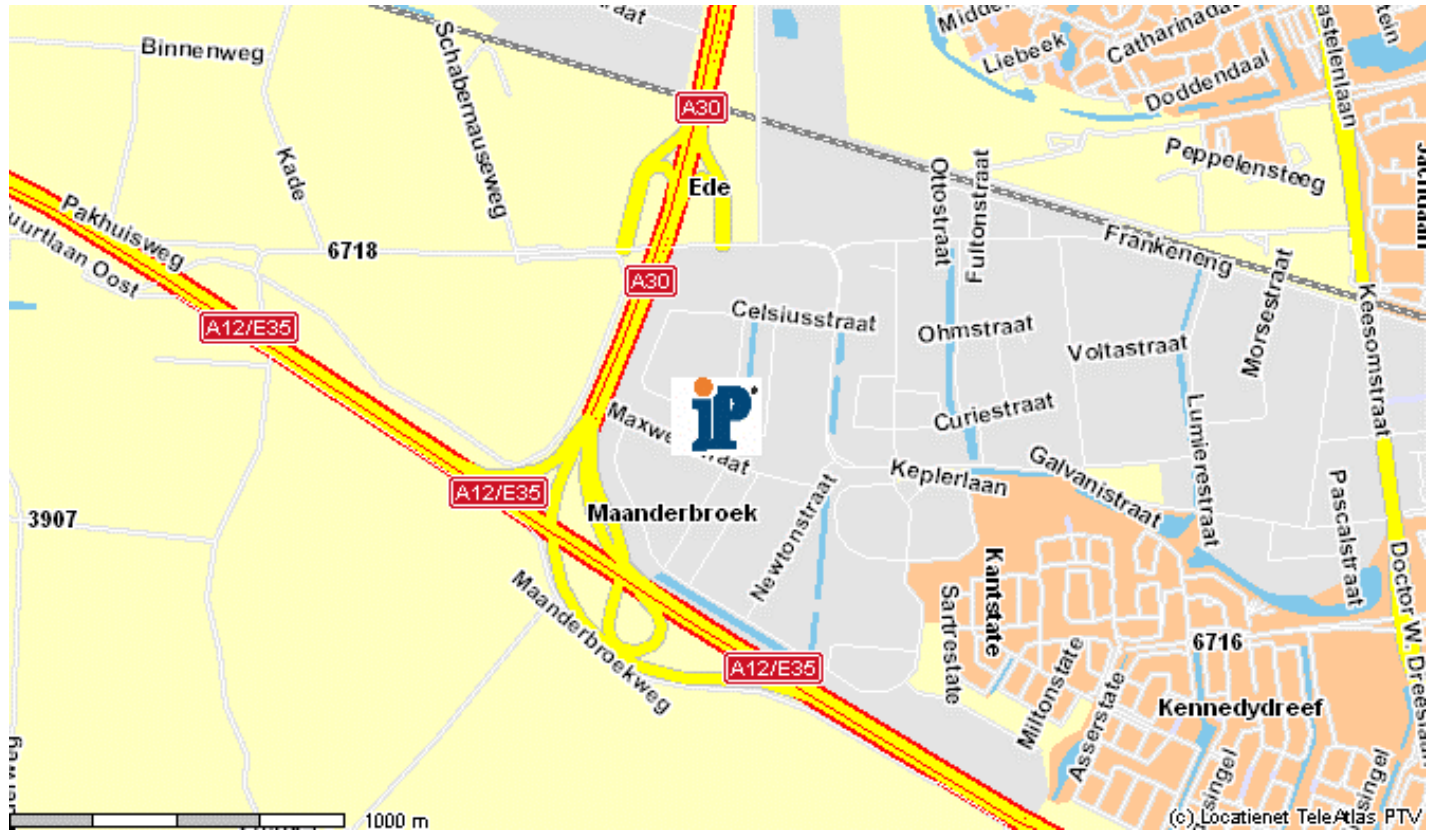

### **From Arnhem**

Follow the A12 direction Utrecht

At fork of motorways Maanderbroek keep to the right to A30, direction Ede

On the A30: take turning Ede Industrial park.

Turn left to Galvanistraat

At Galvanistraat: turn right after 560 m. to Celsiusstraat

At Celsiusstraat: turn left after 270 m. to Buys Ballotstraat.

At the corner of the Buys Ballotstraat and Celsiusstraat you will see Inter Product

### **From Utrecht**

Follow the A12 direction Arnhem

At fork of motorways Maanderbroek keep to the right to A30, direction Ede

At the A30: keep to the right for turning Ede Industrial park.

Turn left to Galvanistraat

### **From Amsterdam**

Follow the A1 direction Amersfoort

At turning Barneveld/Ede: go on the A30

At the A30: take turning Ede Industrial park.

Turn left to Galvanistraat

At Galvanistraat: turn right after 560 m. to Celsiusstraat