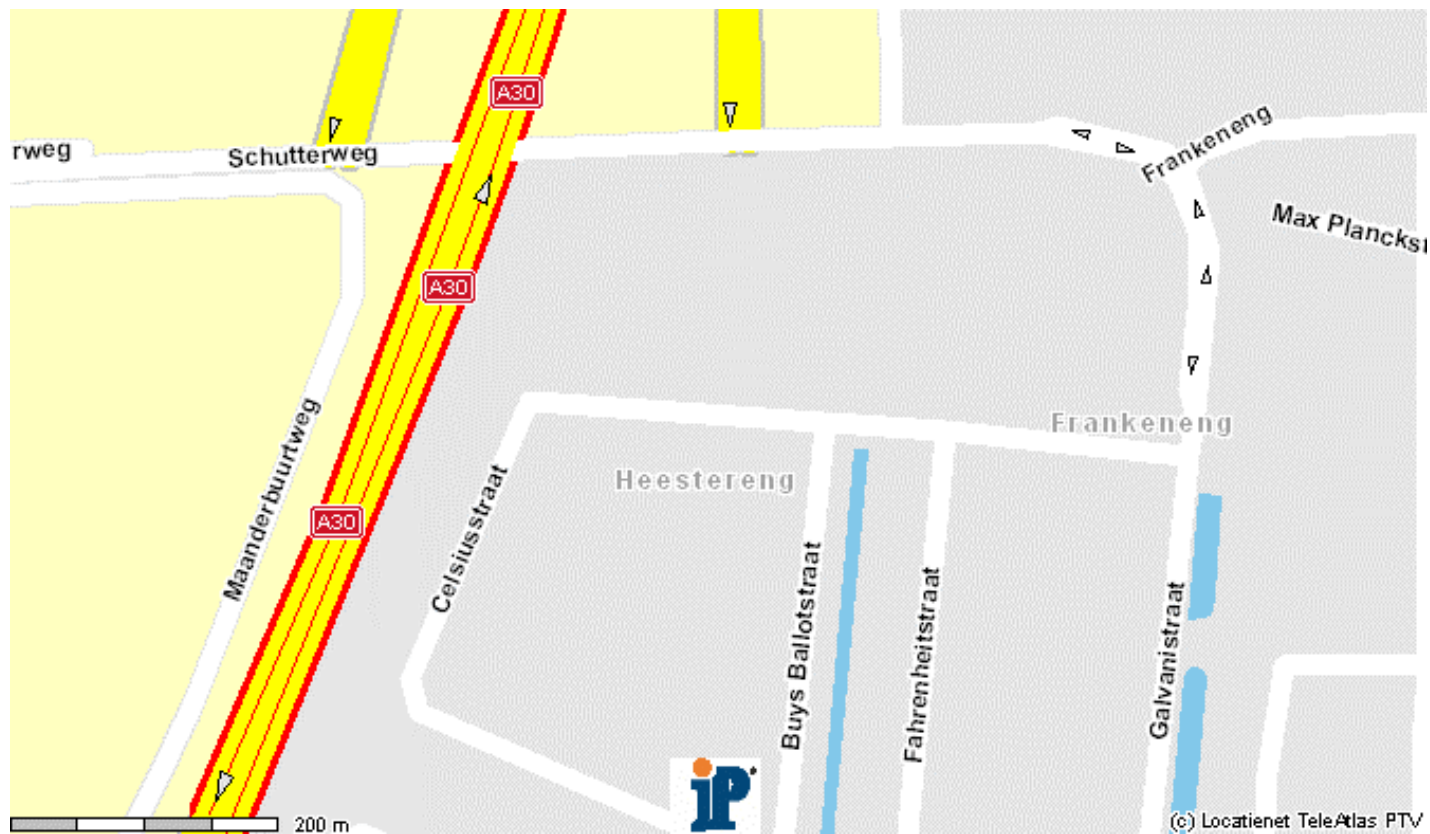

### **From Arnhem**

Follow the A12 direction Utrecht

At fork of motorways Maanderbroek keep to the right to A30, direction Ede

On the A30: take turning Ede Industrial park.

Turn left to Galvanistraat

At Galvanistraat: turn right after 560 m. to Celsiusstraat

At Celsiusstraat: turn left after 270 m. to Buys Ballotstraat.

At the corner of the Buys Ballotstraat and Celsiusstraat you will see Inter Product

### **From Utrecht**

Follow the A12 direction Arnhem

At fork of motorways Maanderbroek keep to the right to A30, direction Ede

At the A30: keep to the right for turning Ede Industrial park.

Turn left to Galvanistraat

### **From Amsterdam**

Follow the A1 direction Amersfoort

At turning Barneveld/Ede: go on the A30

At the A30: take turning Ede Industrial park.

Turn left to Galvanistraat

At Galvanistraat: turn right after 560 m. to Celsiusstraat